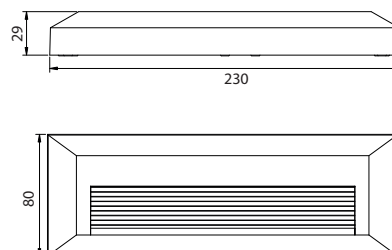

**TYPE**Professional LED for **Outdoor Lighting**

Model:	Ernest out line
Format:	Rectangular
Location:	Exterior
Wattage:	6W
Materials:	Aluminium
Led Color:	3000K / 4000K / 6500K
Product Dimension:	230*80*29mm
IP Code:	65
Fixation:	Wall
CRI :	80
Lumen Output:	300
Frequency:	50/60 Hz
Beam Angle:	L°

CCT [switch](#)**DIMENSION DRAW****OUTDOOR**